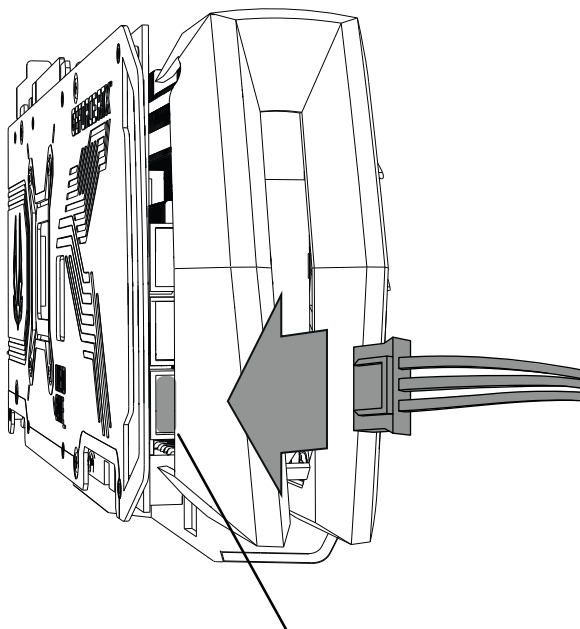

EXTERNAL LIGHT STRIP INSTALLATION GUIDE

Red Colored Plug

- Support 5V 3-pin LED Light strip (not included)
- This feature is only available on select models
- Make sure to turn off the computer and unplug the power cord before installing or removing the light strip.