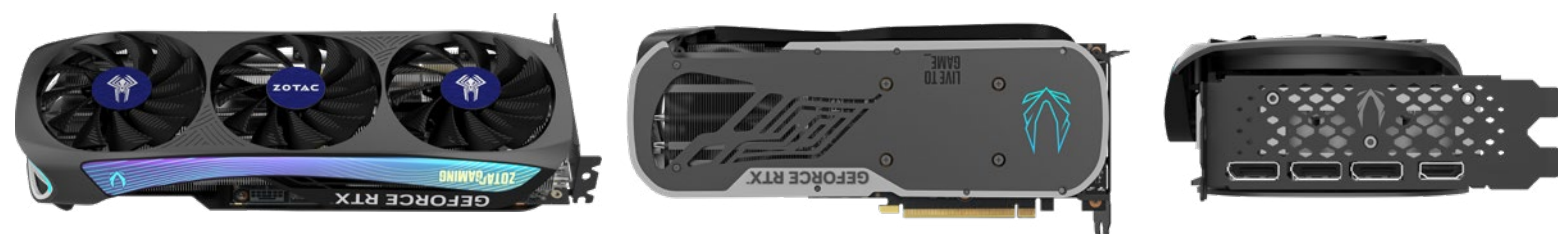

GEFORCE RTX 4070 Ti AMP AIRO

SPIDER-MAN: ACROSS THE SPIDER-VERSE BUNDLE

SKU: ZT-D40710F-10SMP | EAN: 4895173626913 | UPC: 810012083782

Leveraging the premium Air-Optimized design, the ZOTAC GAMING GeForce RTX 4070 Ti AMP AIRO utilizes the state-of-the-art NVIDIA Ada Lovelace architecture to give gamers cutting-edge features such as DLSS 3 and real time raytracing. Using cutting-edge cooling technologies derived from the flagship model, AMP AIRO features a premium AIR Optimized design and aesthetic with enhanced noise mitigation, robust durability, and packs the punch needed to deliver blistering FPS in the latest titles.

This Spider-Man: Across the Spider-Verse inspired bundle includes a number of themed goodies, such as a themed magnetic backplate and custom fan emblems to make the AMP AIRO extra stylish, as well as a random themed figurine from a selection of 3 styles, a tote bag and more that fans are sure to love.

KEY FEATURES

- NVIDIA Ada Lovelace streaming multiprocessors: Up to 2x performance and power efficiency
- 4th generation Tensor cores: Up to 4X performance with DLSS 3 vs. brute-force rendering
- 3rd generation RT cores: Up to 2X ray tracing performance
- NVIDIA DLSS 3
- Game Ready and NVIDIA Studio Drivers
- NVIDIA® GeForce Experience™
- NVIDIA Broadcast, NVIDIA G-SYNC®
- NVIDIA GPU Boost™
- 12GB GDDR6X graphics memory
- IceStorm 2.0 advanced cooling
- FREEZE fan stop, Active fan control
- Dual-Zone SPECTRA 2.0 RGB lighting
- Metal backplate
- ZOTAC GAMING FireStorm Utility

TECHNICAL SPECIFICATIONS

SPECIFICATIONS

- NVIDIA GeForce RTX 4070 Ti GPU
- 7680 CUDA cores
- 12GB GDDR6X memory
- 192-bit memory bus
- Engine boost clock: 2670 MHz
- Memory clock: 21.0 Gbps
- PCI Express 4.0 x16