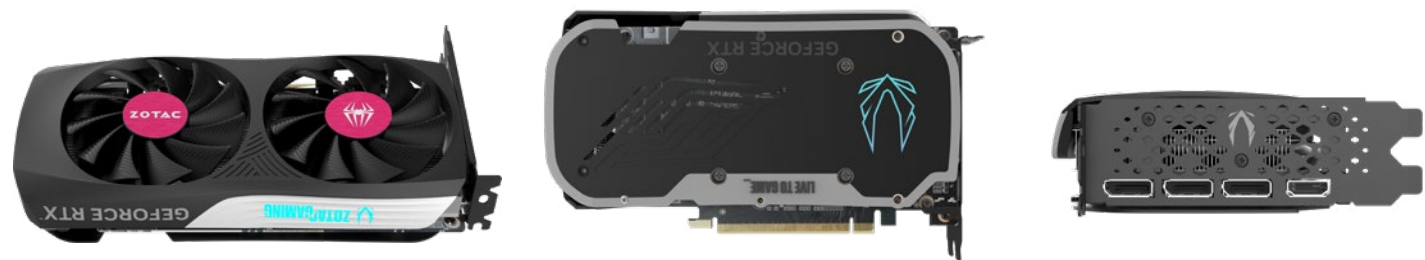

GEFORCE RTX 4070 Twin Edge OC

SPIDER-MAN: ACROSS THE SPIDER-VERSE BUNDLE

SKU: ZT-D40700H-10SMP | EAN: 4895173626937 | UPC: 810012083805

The ZOTAC GAMING GeForce RTX 4070 Twin Edge OC is a compact and powerful graphics card, featuring the NVIDIA Ada Lovelace architecture and an aerodynamic-inspired design. With a reduced 2.2 slot size, it's an excellent choice for those who want to build a SFF gaming PC capable of high framerate and performance in the latest title releases.

This Spider-Man: Across the Spider-Verse inspired bundle includes a number of themed goodies, such as a themed magnetic backplate and custom fan emblems to make the Twin Edge OC extra stylish, as well as a tote bag and a set of decorative decals that fans are sure to love.

KEY FEATURES

- NVIDIA Ada Lovelace streaming multiprocessors:
Up to 2x performance and power efficiency
- 4th generation tensor cores:
Up to 4X performance with DLSS 3 vs. brute-force rendering
- 3rd generation RT cores:
Up to 2X ray tracing performance
- NVIDIA DLSS 3
- Game Ready and NVIDIA Studio Drivers
- NVIDIA® GeForce Experience™
- NVIDIA Broadcast, NVIDIA G-SYNC®
- NVIDIA GPU Boost™
- 12GB GDDR6X graphics memory
- IceStorm 2.0 advanced cooling
- FREEZE fan stop, Active fan control
- SPECTRA customizable RGB lighting
- Metal backplate
- ZOTAC GAMING FireStorm Utility

POWER REQUIREMENTS

- 600-watt power supply recommended
- 200-watt max power consumption
- 1 x 8-pin PCIe power input

INSIDE THE BOX

- ZOTAC GAMING GeForce RTX 4070 Twin Edge OC
- User Manual
- Themed Magnetic Backplate
- Themed Fan Emblem Badges
- Decals
- Tote Bag