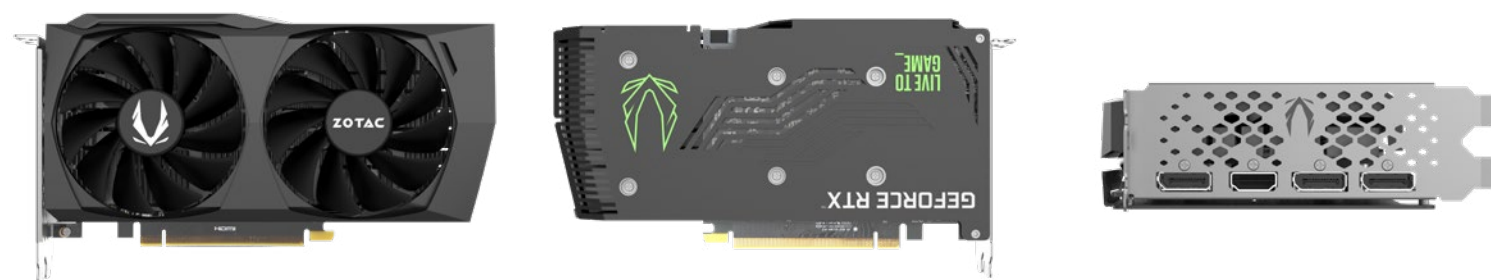

# GEFORCE RTX 4060 8GB OC

## SPIDER-MAN™: ACROSS THE SPIDER-VERSE BUNDLE

SKU: ZT-D40600P-10SMP | EAN: 4895173627170 | UPC: 810012084017

The ZOTAC GAMING GeForce RTX 4060 8GB OC is a compact and capable graphics card, featuring the NVIDIA Ada Lovelace architecture. With a reduced 2 slot size, it's an excellent choice for those who want smooth framerate and performance at 1080p in the latest title releases.

This *Spider-Man™: Across the Spider-Verse* inspired bundle includes a number of themed goodies, such as custom fan emblems, a set of decorative decals and a movie-inspired Ztorm figure (1 out of 3 random styles) that fans are sure to love.

### KEY FEATURES

- NVIDIA Ada Lovelace streaming multiprocessors:  
Up to 2x performance and power efficiency
- 4th generation tensor cores:  
Up to 4X performance with DLSS 3 vs. brute-force rendering
- 3rd generation RT cores:  
Up to 2X ray tracing performance
- NVIDIA DLSS 3
- Game Ready and NVIDIA Studio Drivers
- NVIDIA® GeForce Experience™
- NVIDIA Broadcast, NVIDIA G-SYNC®
- NVIDIA GPU Boost™
- 8GB GDDR6 graphics memory
- FREEZE fan stop
- Metal Backplate
- ZOTAC GAMING FireStorm Utility